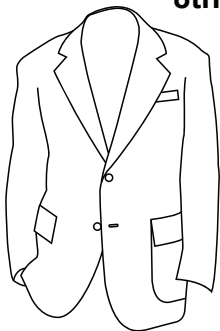

8th Grade Only

Navy Blazer with
St. Ignatius Patch
On Left Chest

Youth	$77.50
Adult	$87.50
Patch	$6.00
Sew on Patch	$5.00

Patch free with purchase of blazer