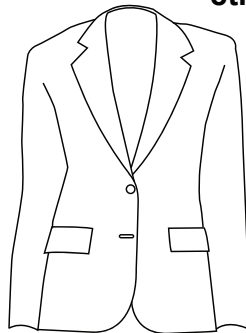

8th Grade Only

Youth	$77.50
Adult	$87.50
Patch	$6.00
Sew on Patch	$5.00

Patch free with purchase of blazer

Navy Blazer with
St. Ignatius Patch
On Left Chest