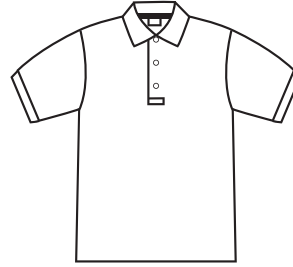

Youth S/S	$23.50
Adult S/S	$26.50
Youth L/S	$25.50
Adult L/S	$28.50

White Polo
with St. Ignatius
Logo on Left Chest